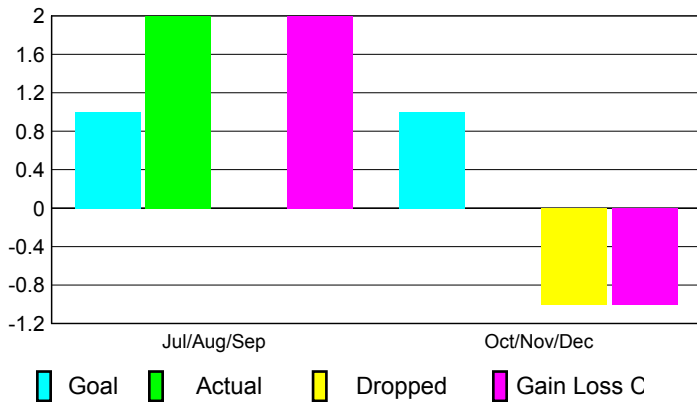

GMT: **DANA M BIGGS**

Location: **NEVADA**

GMT CA: **1**

CLUBS

Club Results
2010-2011

Clubs
2009-2010

Month	New Club Goal	Actual New Clubs	Actual Dropped Clubs	Gain/Loss of Clubs	Gain/Loss of Clubs
Jul/Aug/Sep	1	2	0	2	0
Oct/Nov/Dec	1	0	-1	-1	1
Totals	2	2	-1	1	1

Club Results 2010-2011

Goal, New, Dropped, Gain/Loss

Comparison of Club Gain/Loss

Current Year Compared to the Previous Year

YTD Status Quo Clubs 2010-2011

Status Quo Clubs Compared to Status Quo Members

MEMBERSHIP