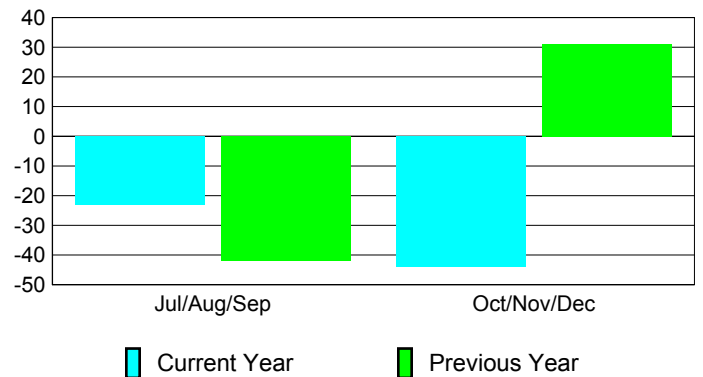

Membership Results
2010-2011

Membership
2009-2010

Month	Net Memb Goal	Actual New Memb	Actual Dropped Memb	Gain/Loss of Memb	Gain/Loss of Memb
Jul/Aug/Sep	-2	88	-111	-23	-42
Oct/Nov/Dec	40	64	-108	-44	31
Totals	38	152	-219	-67	-11

Membership Results 2010-2011

Goal, New, Dropped, Gain/Loss

Comparison of Membership Gain/Loss

Current Year Compared to the Previous Year

Gender Comparison 2010-2011