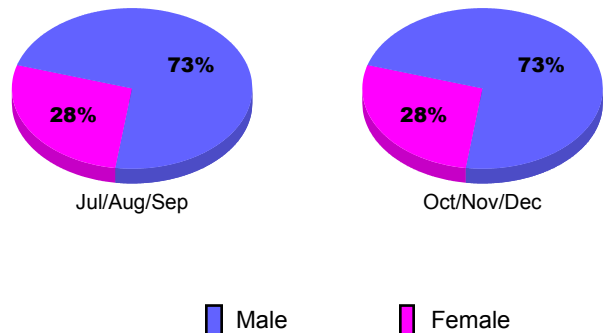

Gender Comparison 2010-2011